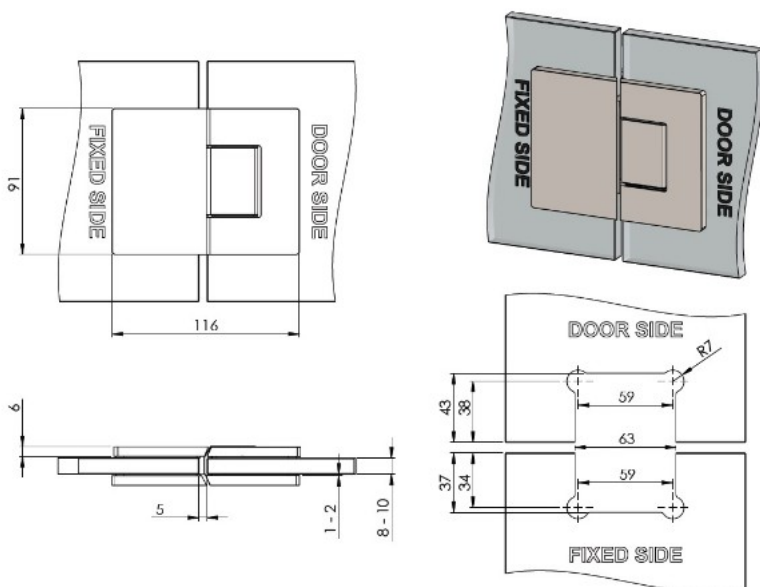

PRODUCT SHEET

Description:

Shower Hinge "Rio", 180DG, Brushed Copper, Glass/Glass, 8- 10mm Thickness, W/15DG Angle Adjustment Function & 25DG, Return Function, Brass Material, Hidden Screws., Black Fiber Gaskets: 2 x 1mm & 2 x 2mm Thickness., Load Capacity Pr. Pair: 45kg

Item number:

15.23.886-3

Units	Box	Carton	HS Code	Barcode
Pcs.	1	10	8302100090	
				5704866521246

SISO A/S

Mileparken 11
DK-2740 Skovlunde
Denmark
VAT: 24786013

Phone +45 45 830 900

www.siso.dk
siso@siso.dk